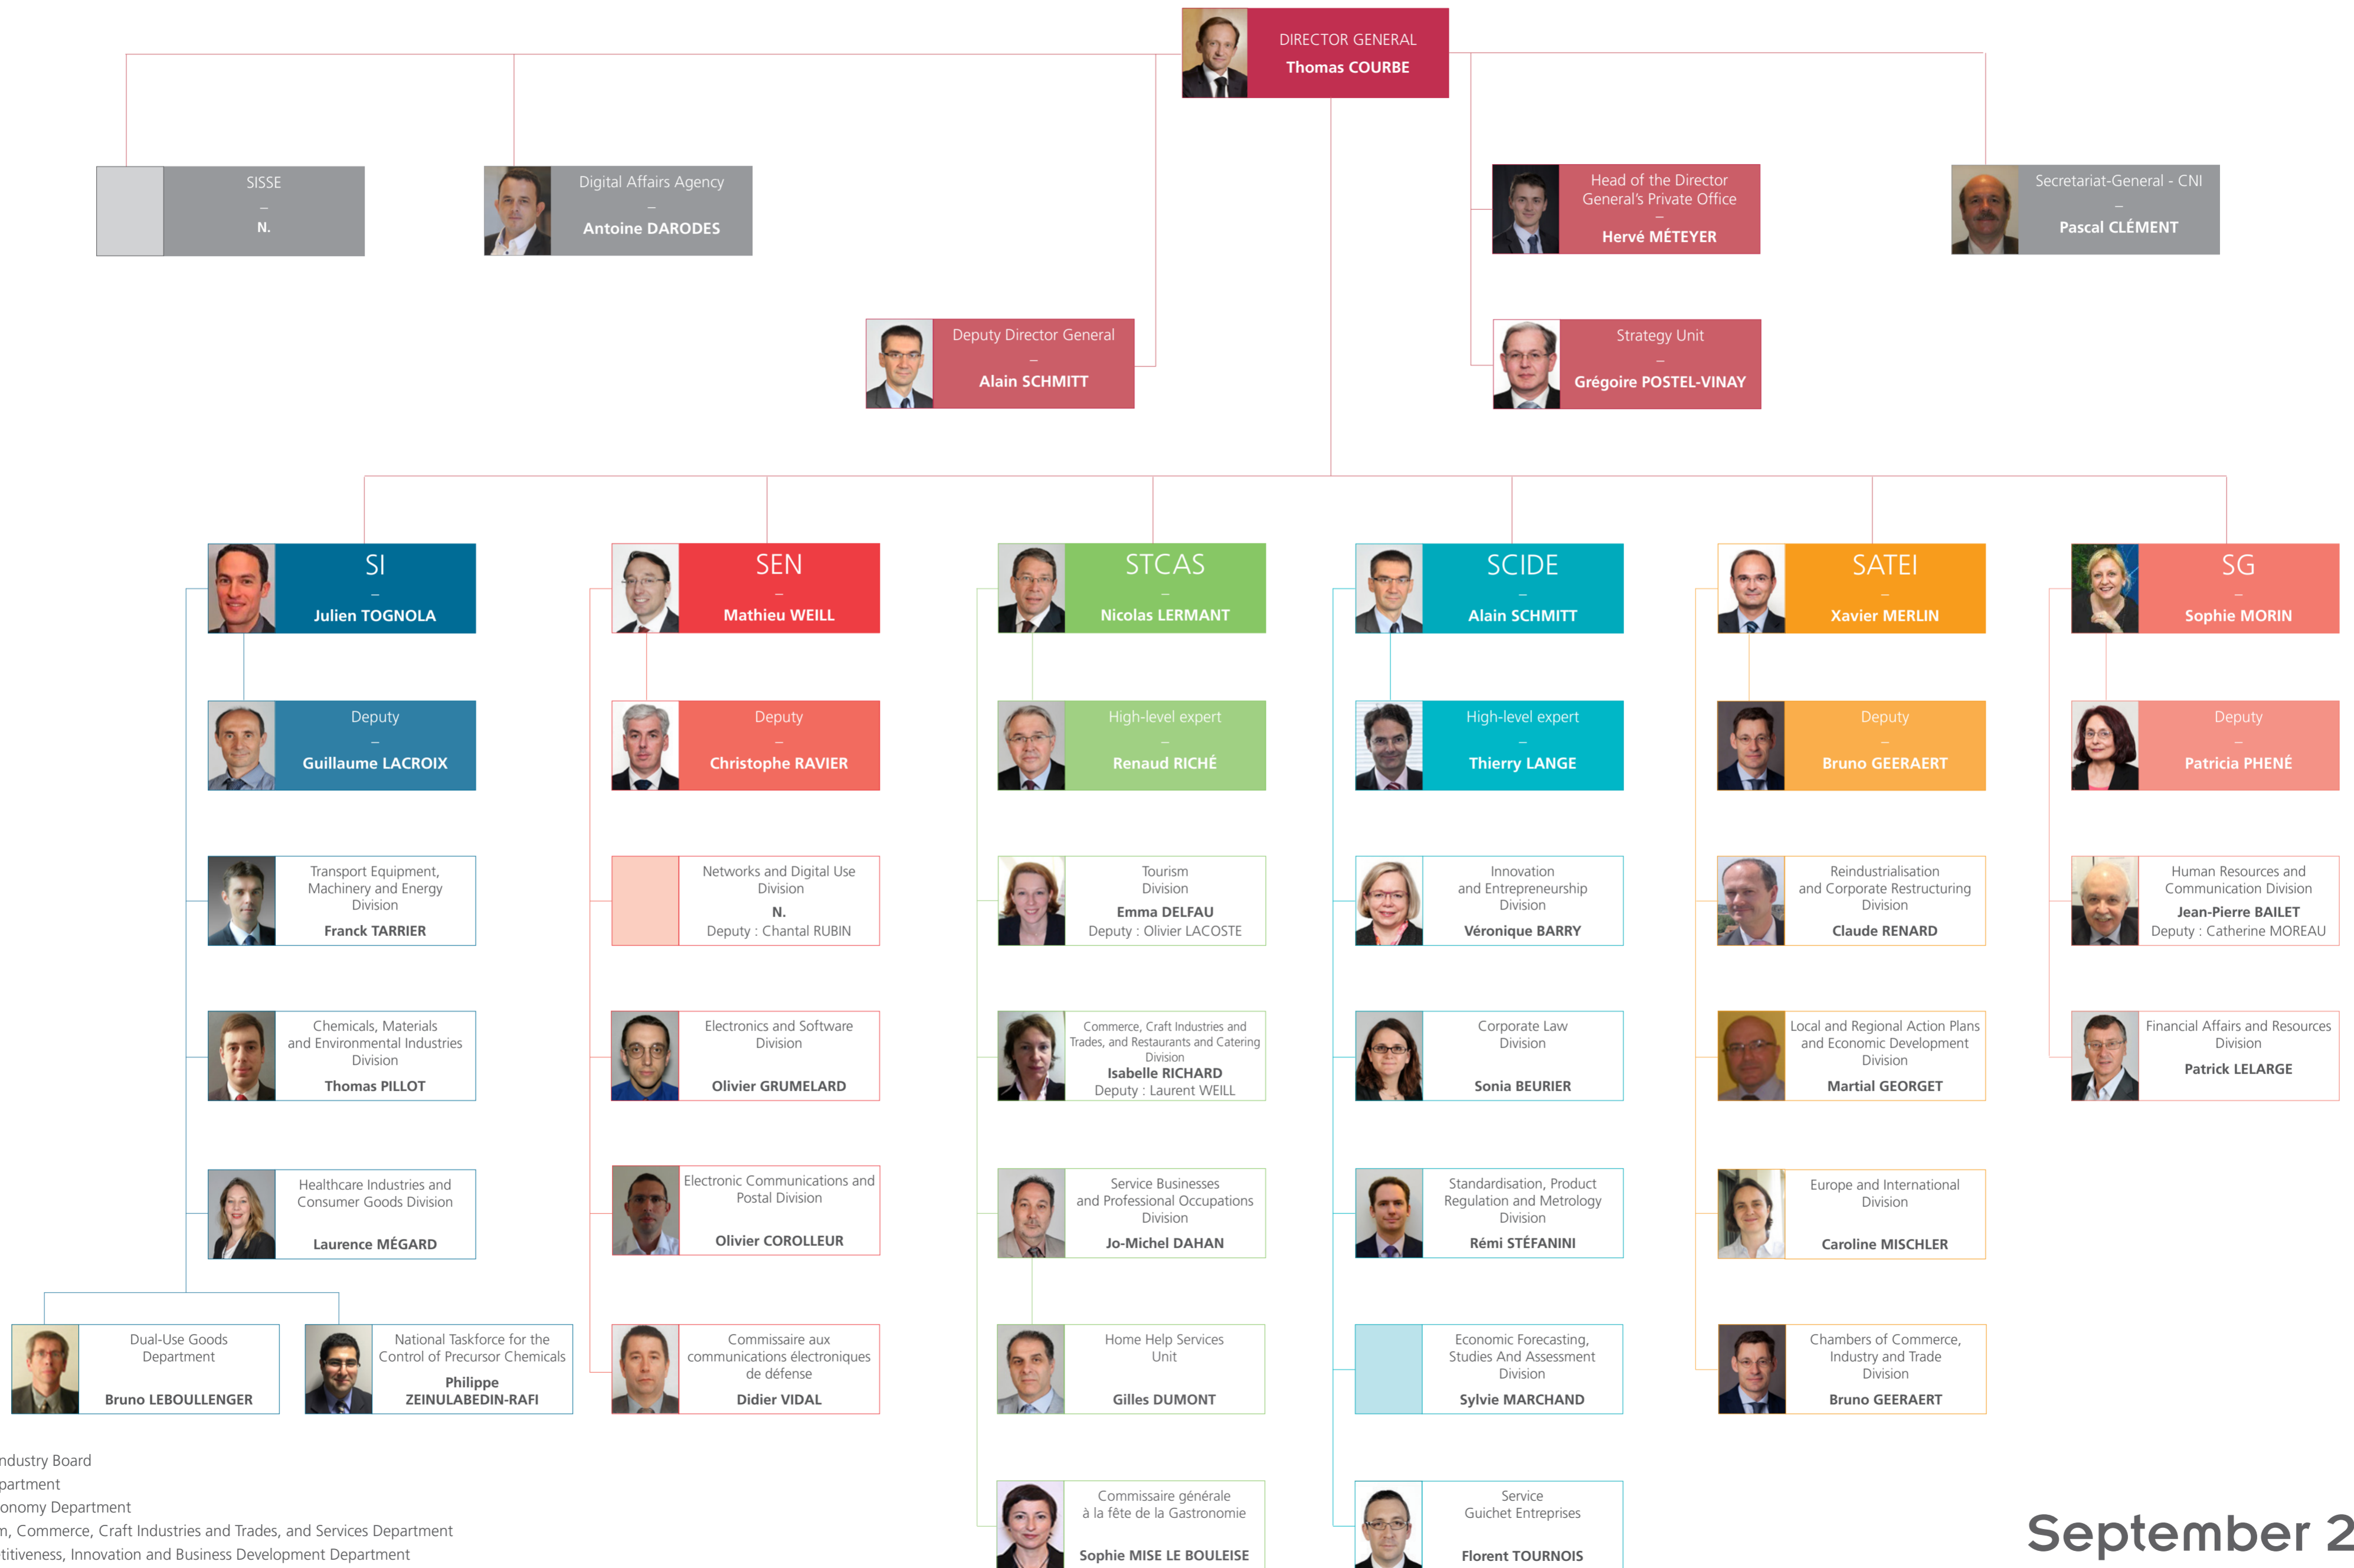

Directorate General for Enterprise

CNI : National Industry Board
 SI : Industry Department
 SEN : Digital Economy Department
 STCAS : Tourism, Commerce, Craft Industries and Trades, and Services Department
 SCIDE : Competitiveness, Innovation and Business Development Department
 SATEI : Local, Regional, European and International Action Plans Department
 SG : Secretariat-General
 SISSE : Economic Strategic Information and Security Department

September 2018